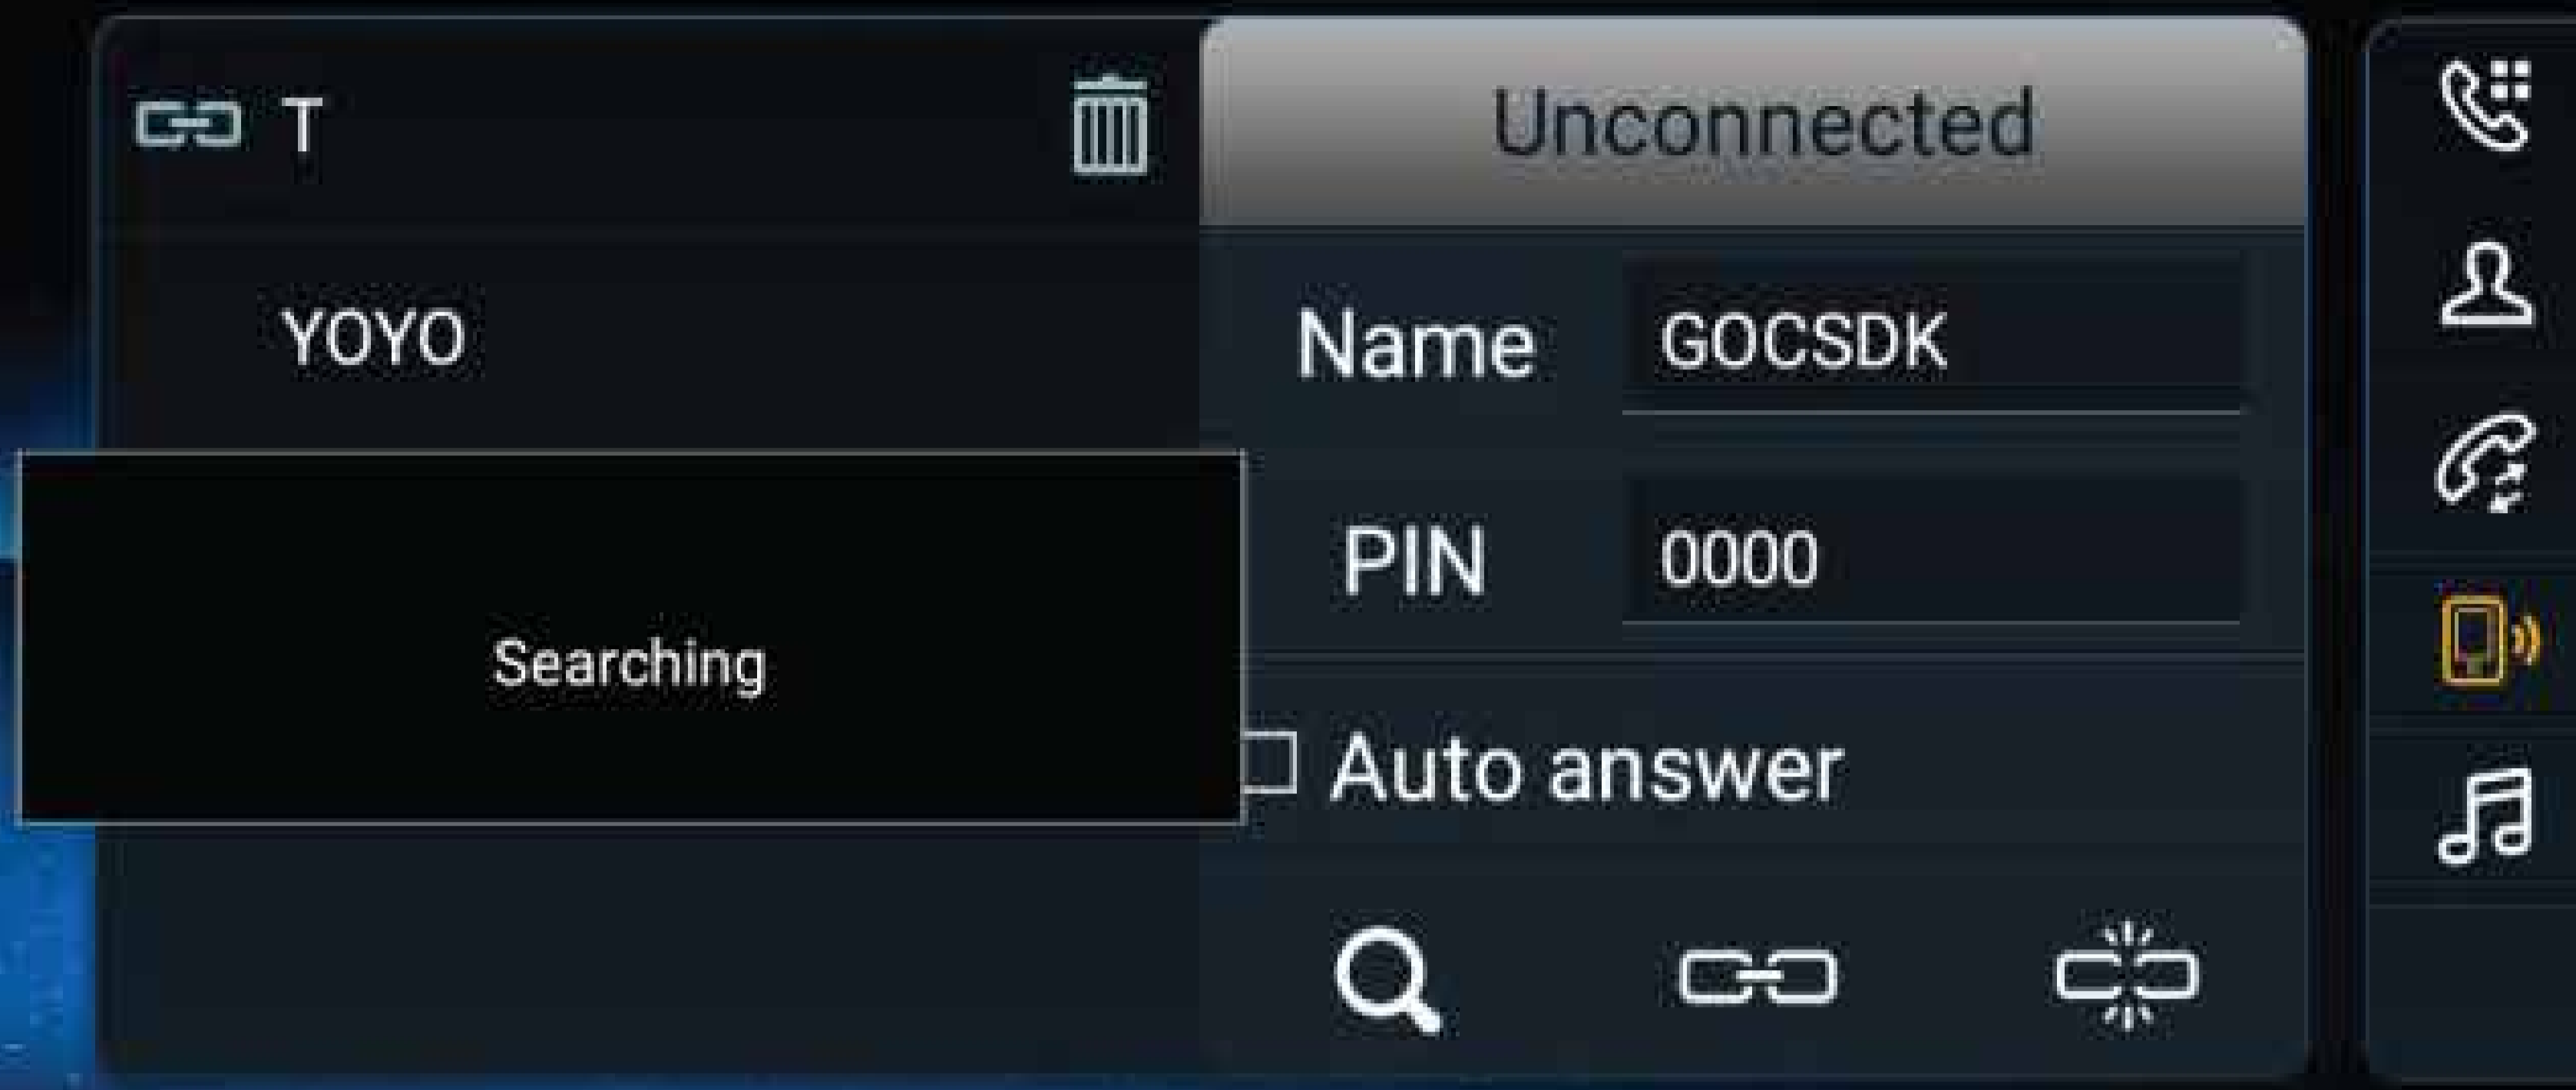

Phone App

Phone controls

- **Phone Dialer**
  Dial to make phone calls
- **Contacts**
  open contact list sync from your phone
- **Recent calls**
  view recent calls
- **Link Device**
  open link device screen
- **Bluetooth Phone Audio**
  play audio from your phone to car speakers

Link Device

- **Search for device**
- **linked device**
- **unlink device**

Weather App

New York
2022-11-18 Friday
8mp/h
64%
2%

63°F
60~63°F

Saturday	Sunday	Monday	Tuesday	Wednesday	Thursday
58~60°F	66~68°F	55~59°F	50~56°F	57~60°F	52~58°F

Please select your favour

☐ °C ☒ °F

Please select three options

- ☒ Wind
- ☒ Humidity
- ☐ Visibility
- ☒ Rain/Snow
- ☐ UV (Ultraviolet)

- -Choice of °C / °F
- -select 3 options to show on the screen
  Wind | Humidity | Visibility | Rain/Snow | UV(ultraviolet)