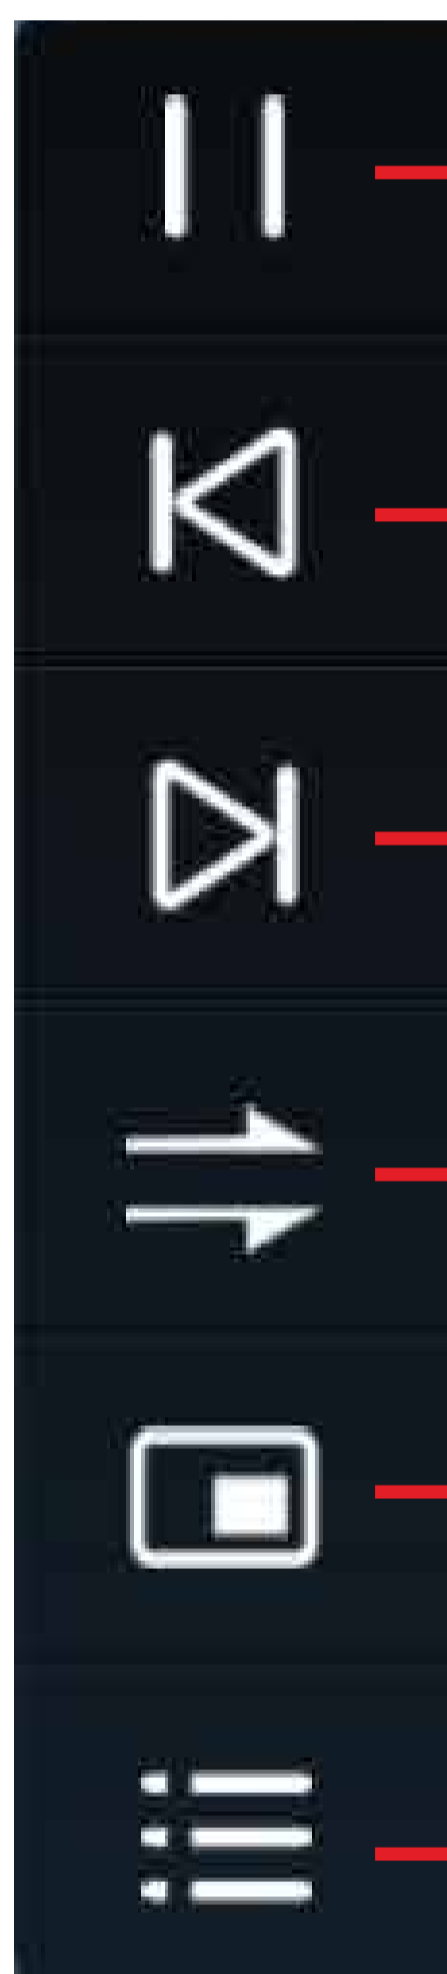

00:03

00:16

Play/Pause

Previous

Next

Sequential play, list loop, random play, and single loop

Picture in picture mode
Enable floating video player on screen

File List