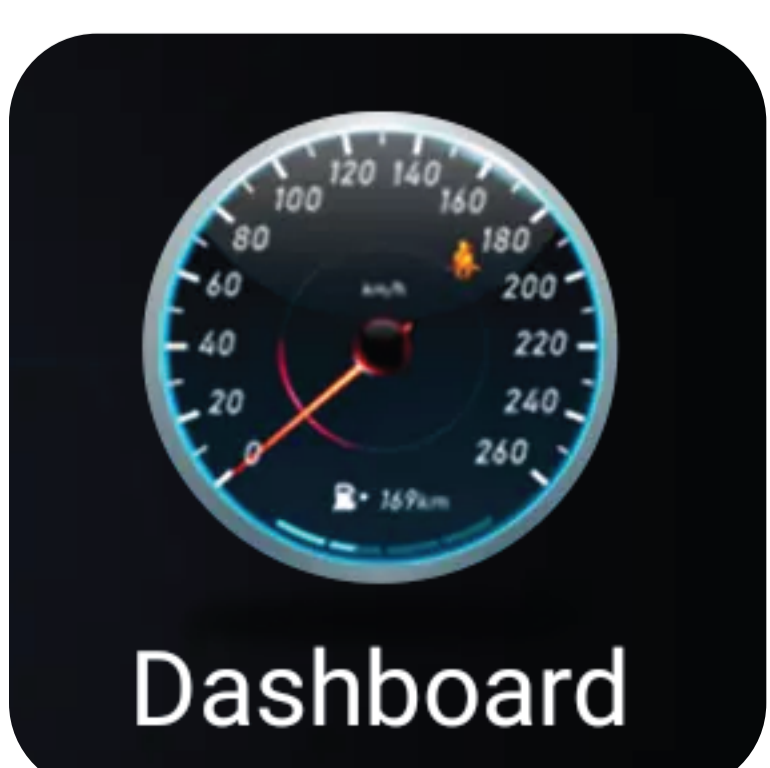

- open setting
- settings info

HD Video

Open Video player

- Previous Video
- Next Video

APPS

Open App Selector

- Contact
- Internet

Phone Link

Phone Mirror Link

- Android Auto
- Apple Car Play

Dashboard

View car Dashboard

- Meter
- View dashboard

Theme Settings

select themes from 1 - 8 to change your device theme

- || — **Play/Pause**
- ⏮ — **Previous**
- ⏭ — **Next**
- ⏮⏭ — **Sequential play, list loop, random play, and single loop**
- 🔊 — **Sound Setting**
- ☰ — **File List**