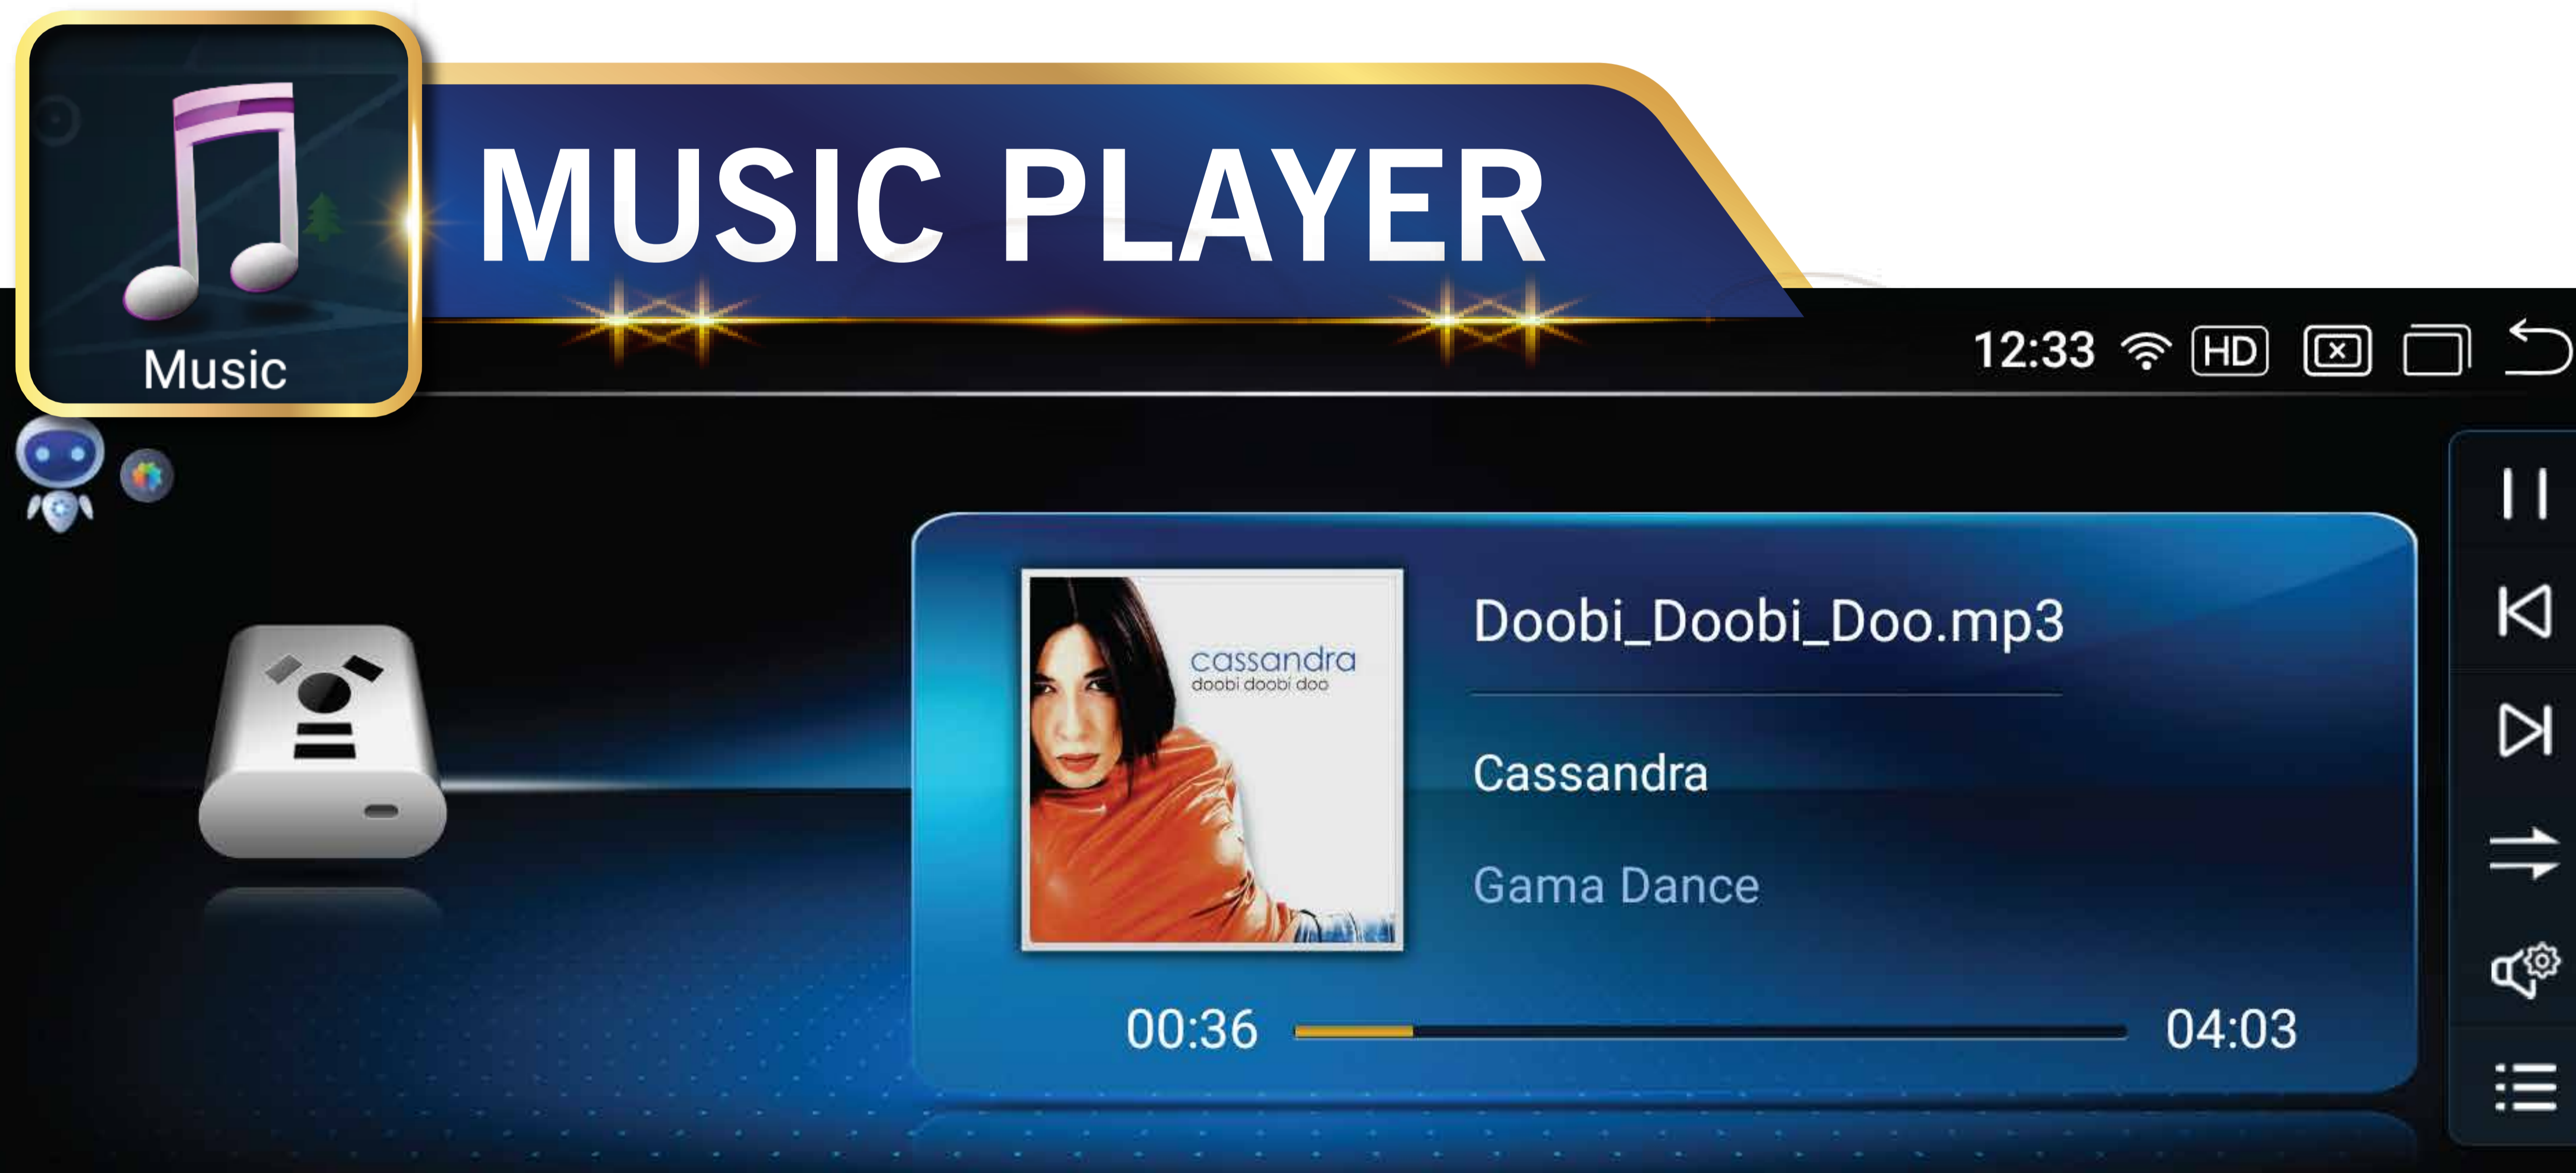

Phone Mirror Link

- Android Auto
- Apple Car Play

Dashboard

View car Dashboard

- Meter
- View dashboard

Theme Settings

select themes from 1 - 8 to change your device theme

- || — **Play/Pause**
- ⏮ — **Previous**
- ⏭ — **Next**
- ⏮⏭ — **Sequential play, list loop, random play, and single loop**
- 🔊 — **Sound Setting**
- ☰ — **File List**