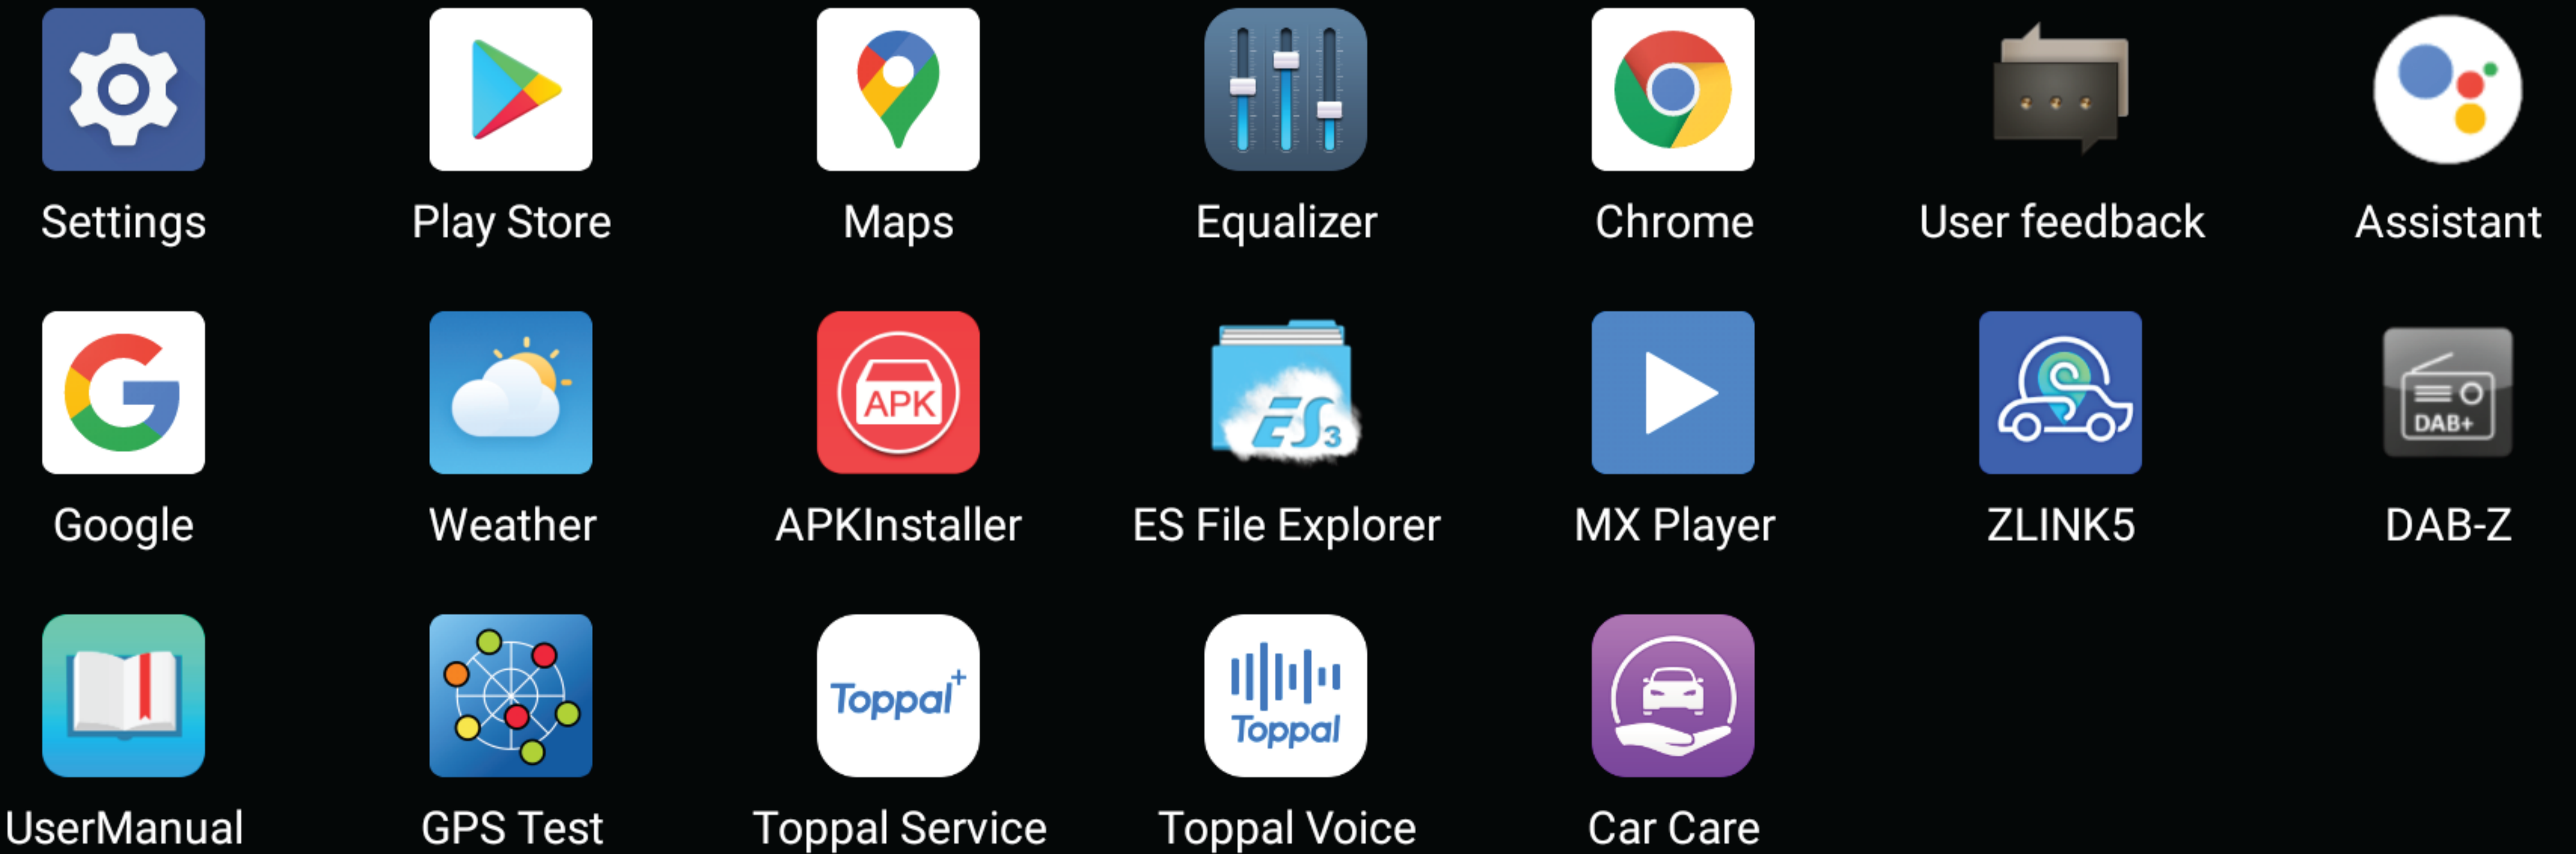

App selection page

all your installed apps will appear here. Use "Play Store" to download more apps